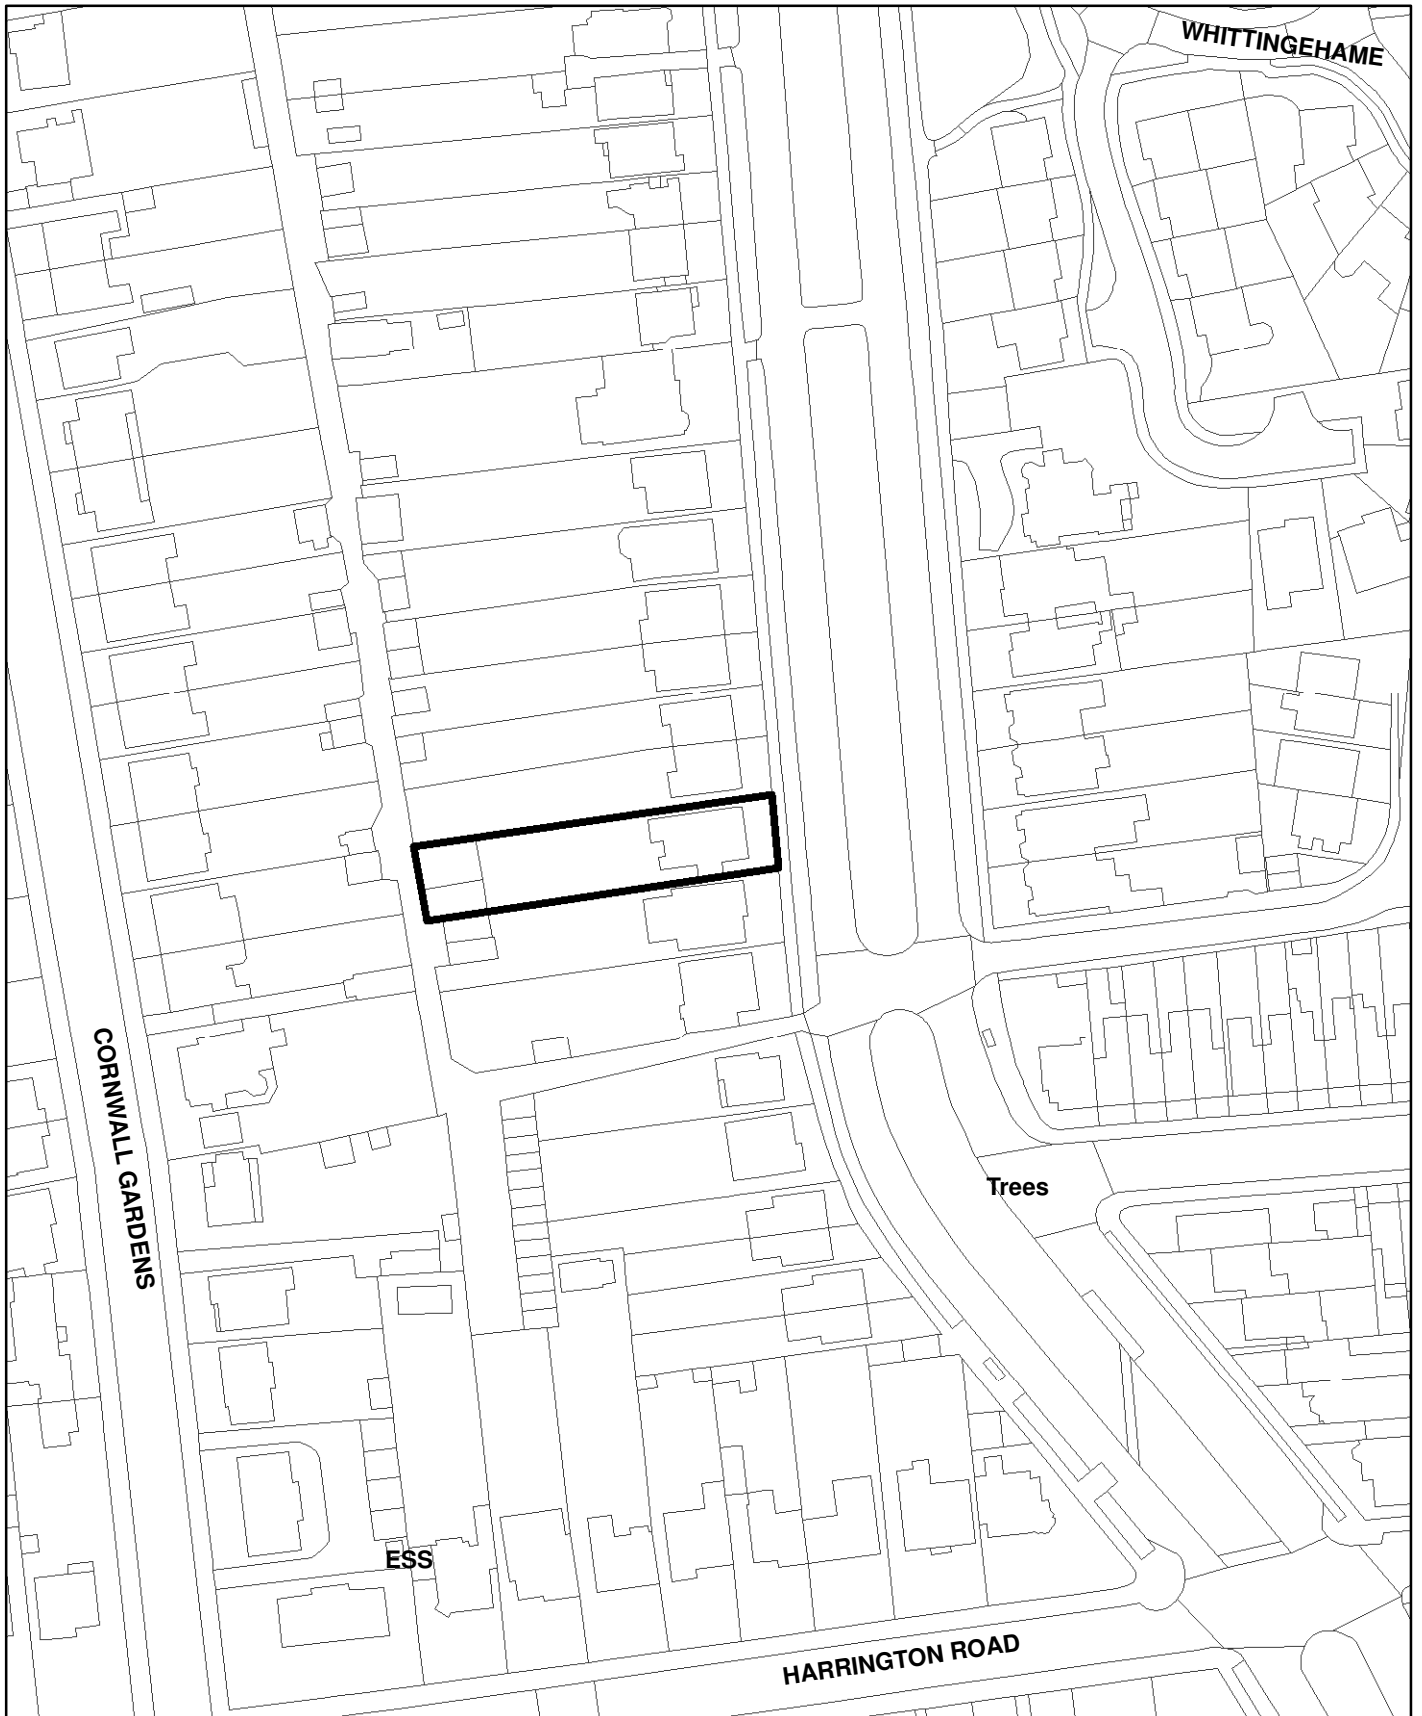

BH2018_03921 49A Surrenden Road

N

Scale: 1:1,250